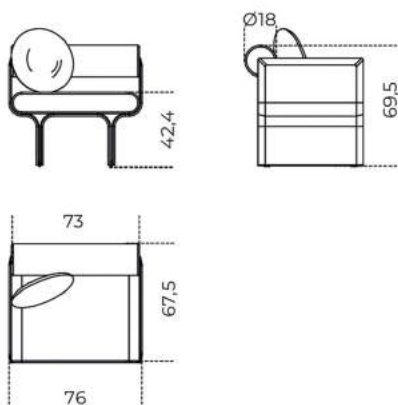

A diam. 38 cm downpadding cushion covered in the same finish of the armchair included.

Removable cover.

Cm (L x P x H)

76 x 67.5 x 69.5

Inches (L x P x H)

30 x 26³/₄ x 27¹/₂

Finishes

Wood